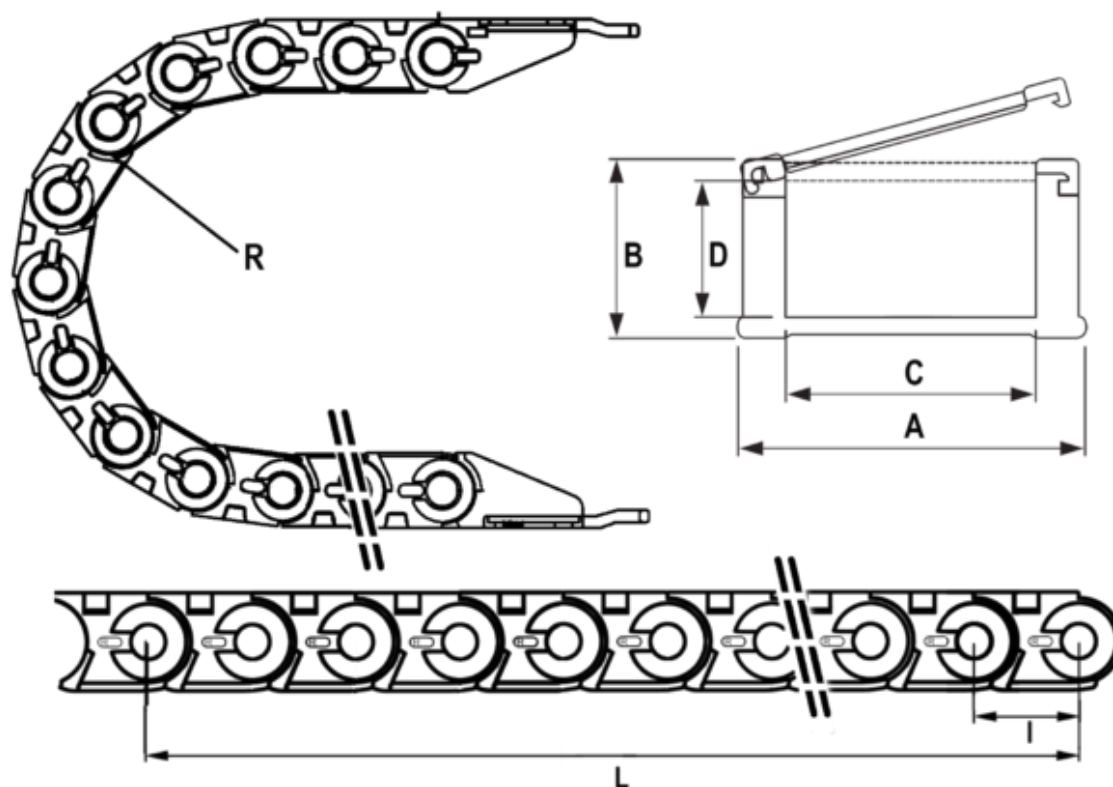

Data Sheet

Article number: 18CPS03377R035

Description: Cable chain, CPS MINI
Type CPS033.77.R35-990L (30 LK)

Measures

Full length	= 990mm
Inside Height	= 23
Inside Width	= 77
Link Length(Pitch)	= 33
Outside Height	= 31
Outside Width	= 93
Radius	= 035